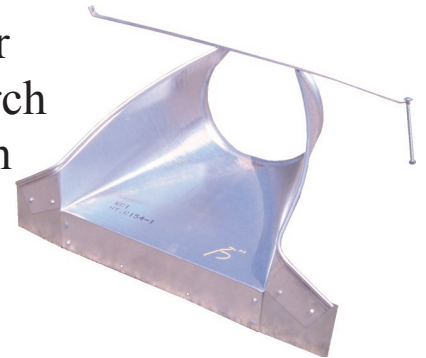

Cast Iron Back Water Gates
To suit diameters: 150mm, 200mm, 250mm, 300mm, 375mm, 450mm, 525mm, 600mm, 750mm. Larger sizes available on special order.

Rodent Guards—Swing Type
To suit all diameters

Galvanized CSP End Sections

Available for round and arch pipe, 300mm and larger.

Fabricated Grates
Available in all diameters to suit your application. Made to order.

12"

Cast Iron Catch Basin Grates
12", 18", 24", 30" & 36"

18"