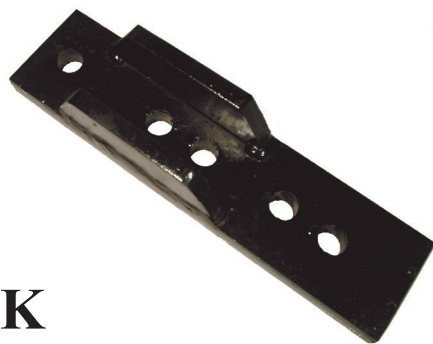

**#041
Runner Bracket**

**#042
Height Adjuster**

**#042VK
Height Adjuster**

**#042E
Extended Height Adjuster**

**#03
Grab Link**

**Screw Pin
Anchor Shackle**
5/8" or 3/4"

**#043
Nut Plate**
(Used With
Height Adjuster)

**#058
Pin & Chain**

#037
"Mushroom"
Plow Runner
Shoe Assembly

#180
Plow Trip Spring

#191
Trip Spring Eye
Bolt (matches
#180 spring)

#093
Wing Trip
Spring

#283
Snow Plow
Curb Shoe

Blade Markers
24" & 36"

Flexible plastic Guide Posts in high-visibility orange, with a coil spring base. Bolt on.

Curb Runners

To suit all applications. Illustrated are: (left) Heavy Duty Fabricated Curb Runner with 3 1/2" diameter post and 8" hole centres; (right) Cast Curb Runner, 16" overall length with universal punching to suit most medium duty plows.