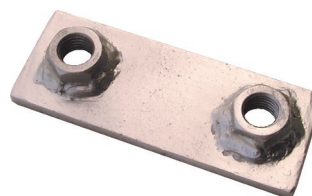

**#041
Runner Bracket**

**#042
Height Adjuster**

**#042VK
Height Adjuster**

**#042E
Extended Height Adjuster**

**#03
Grab Link**

**Screw Pin
Anchor Shackle**
5/8" or 3/4"

**#043
Nut Plate**
(Used With
Height Adjuster)

**#058
Pin & Chain**

#037
"Mushroom"
Plow Runner
Shoe Assembly

#180
Plow Trip Spring

#191
Trip Spring Eye
Bolt (matches
#180 spring)

#093
Wing Trip
Spring

#283
Snow Plow
Curb Shoe

Blade Markers
24" & 36"

Flexible plastic Guide Posts in high-visibility orange, with a coil spring base. Bolt on.

Curb Runners

To suit all applications. Illustrated are: (left) Heavy Duty Fabricated Curb Runner with 3 1/2" diameter post and 8" hole centres; (right) Cast Curb Runner, 16" overall length with universal punching to suit most medium duty plows.